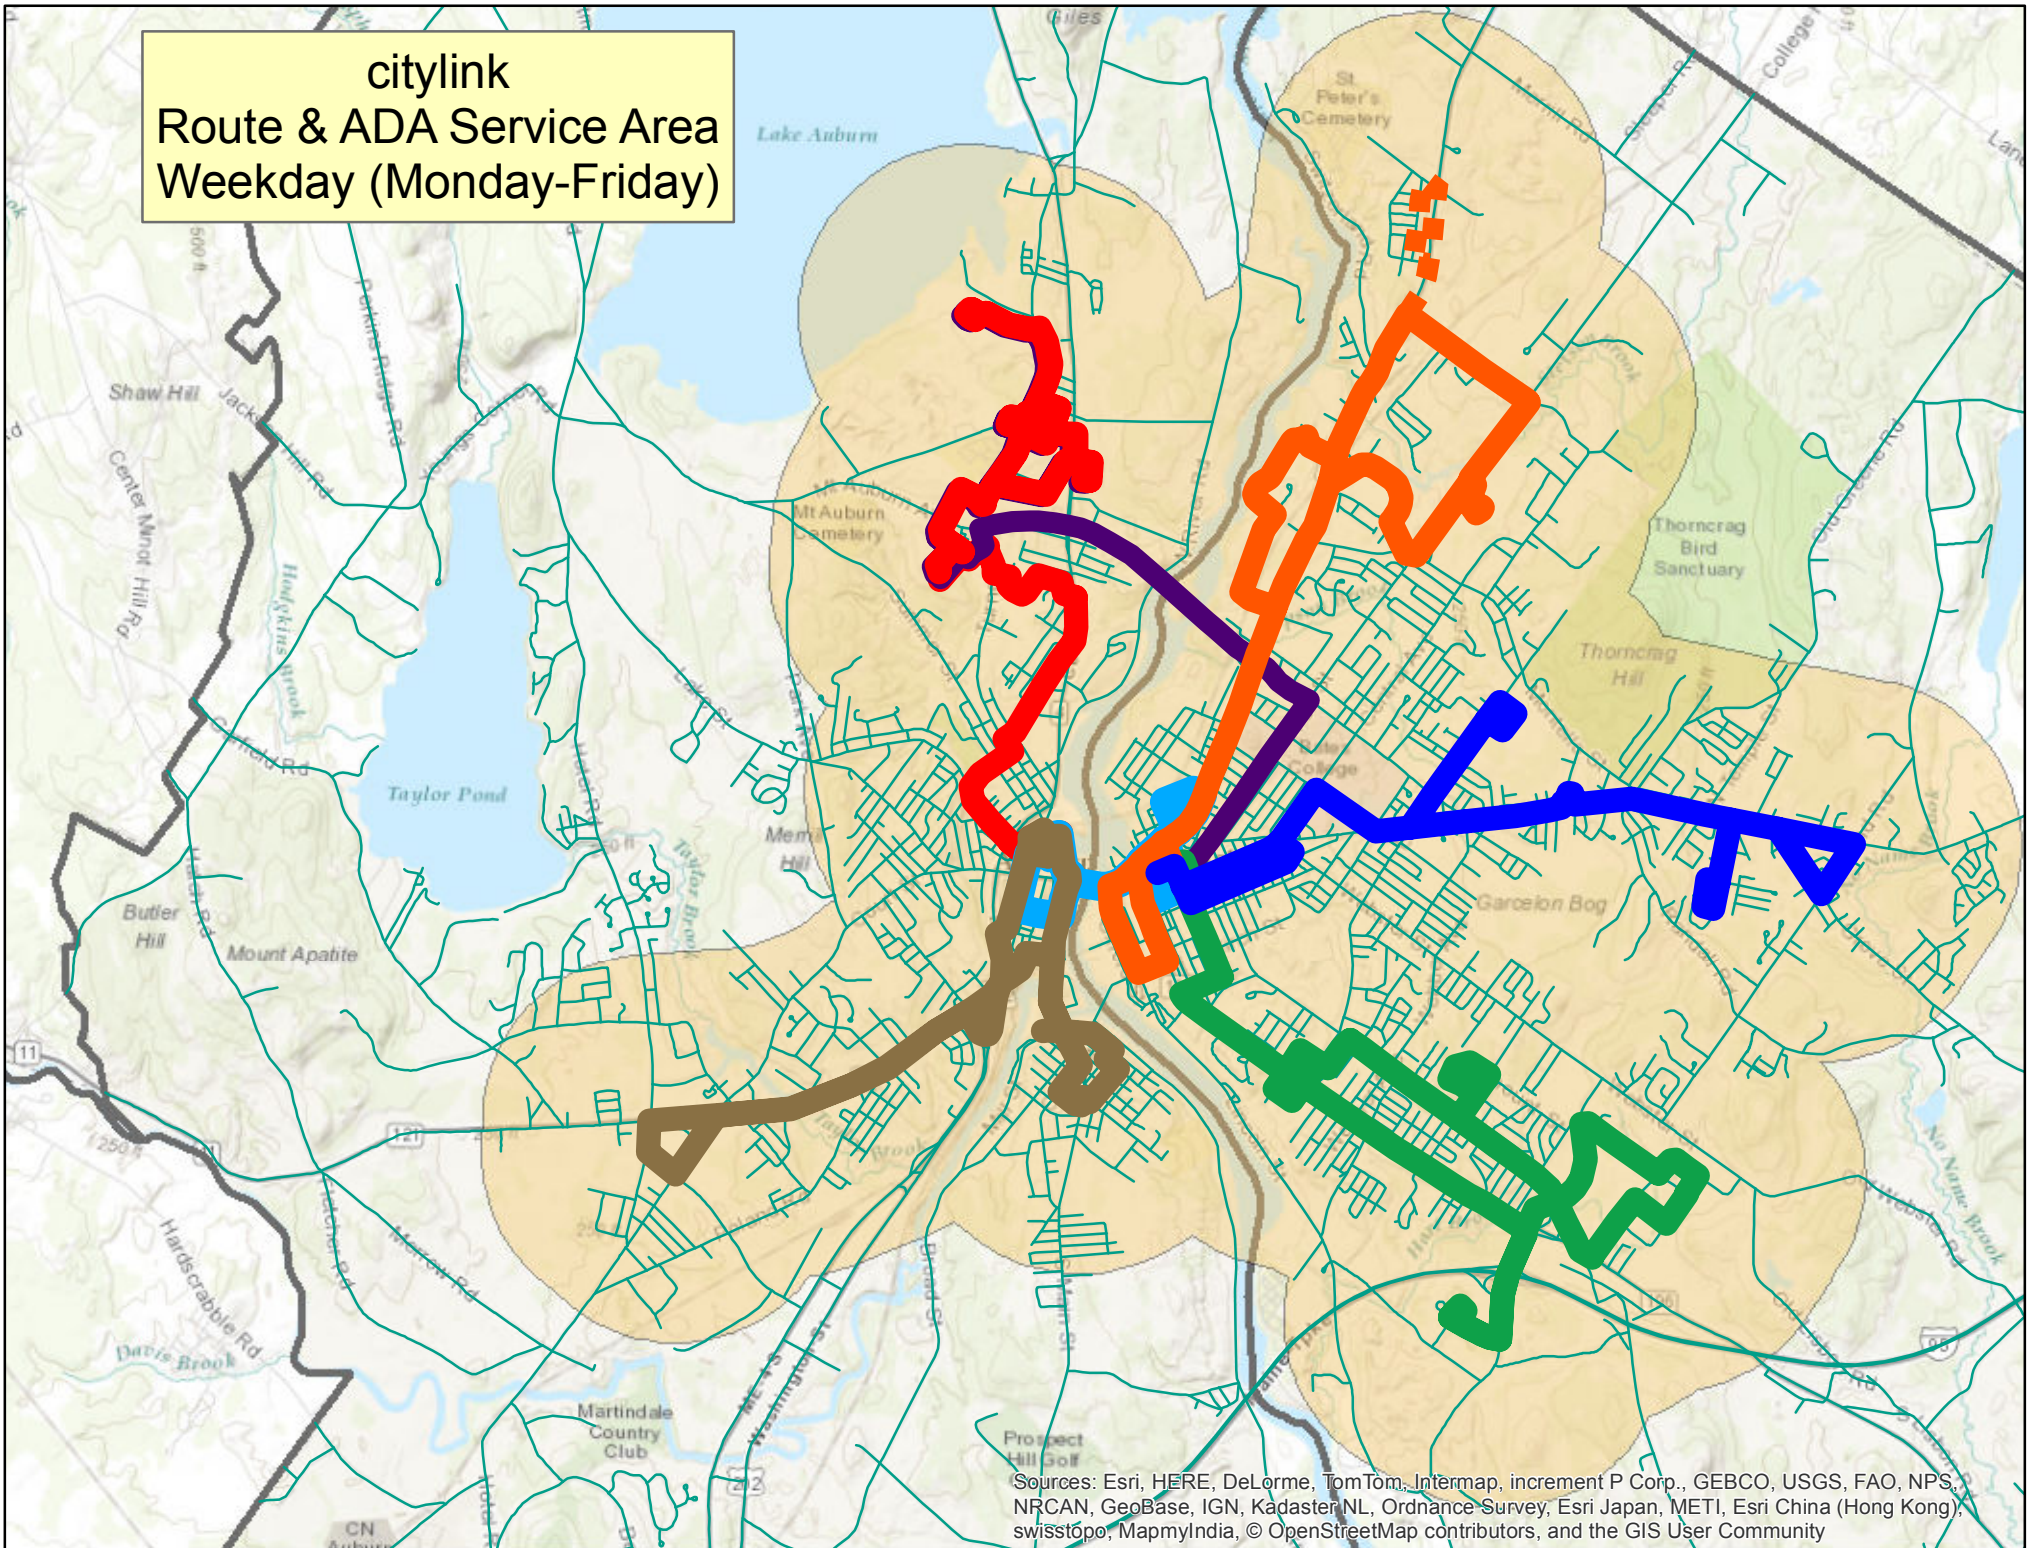

citylink  
Route & ADA Service Area  
Weekday (Monday-Friday)

Sources: Esri, HERE, DeLorme, TomTom, Intermap, increment P Corp., GEBCO, USGS, FAO, NPS, NRCAN, GeoBase, IGN, Kadaster NL, Ordnance Survey, Esri Japan, METI, Esri China (Hong Kong), swisstopo, MapmyIndia, © OpenStreetMap contributors, and the GIS User Community