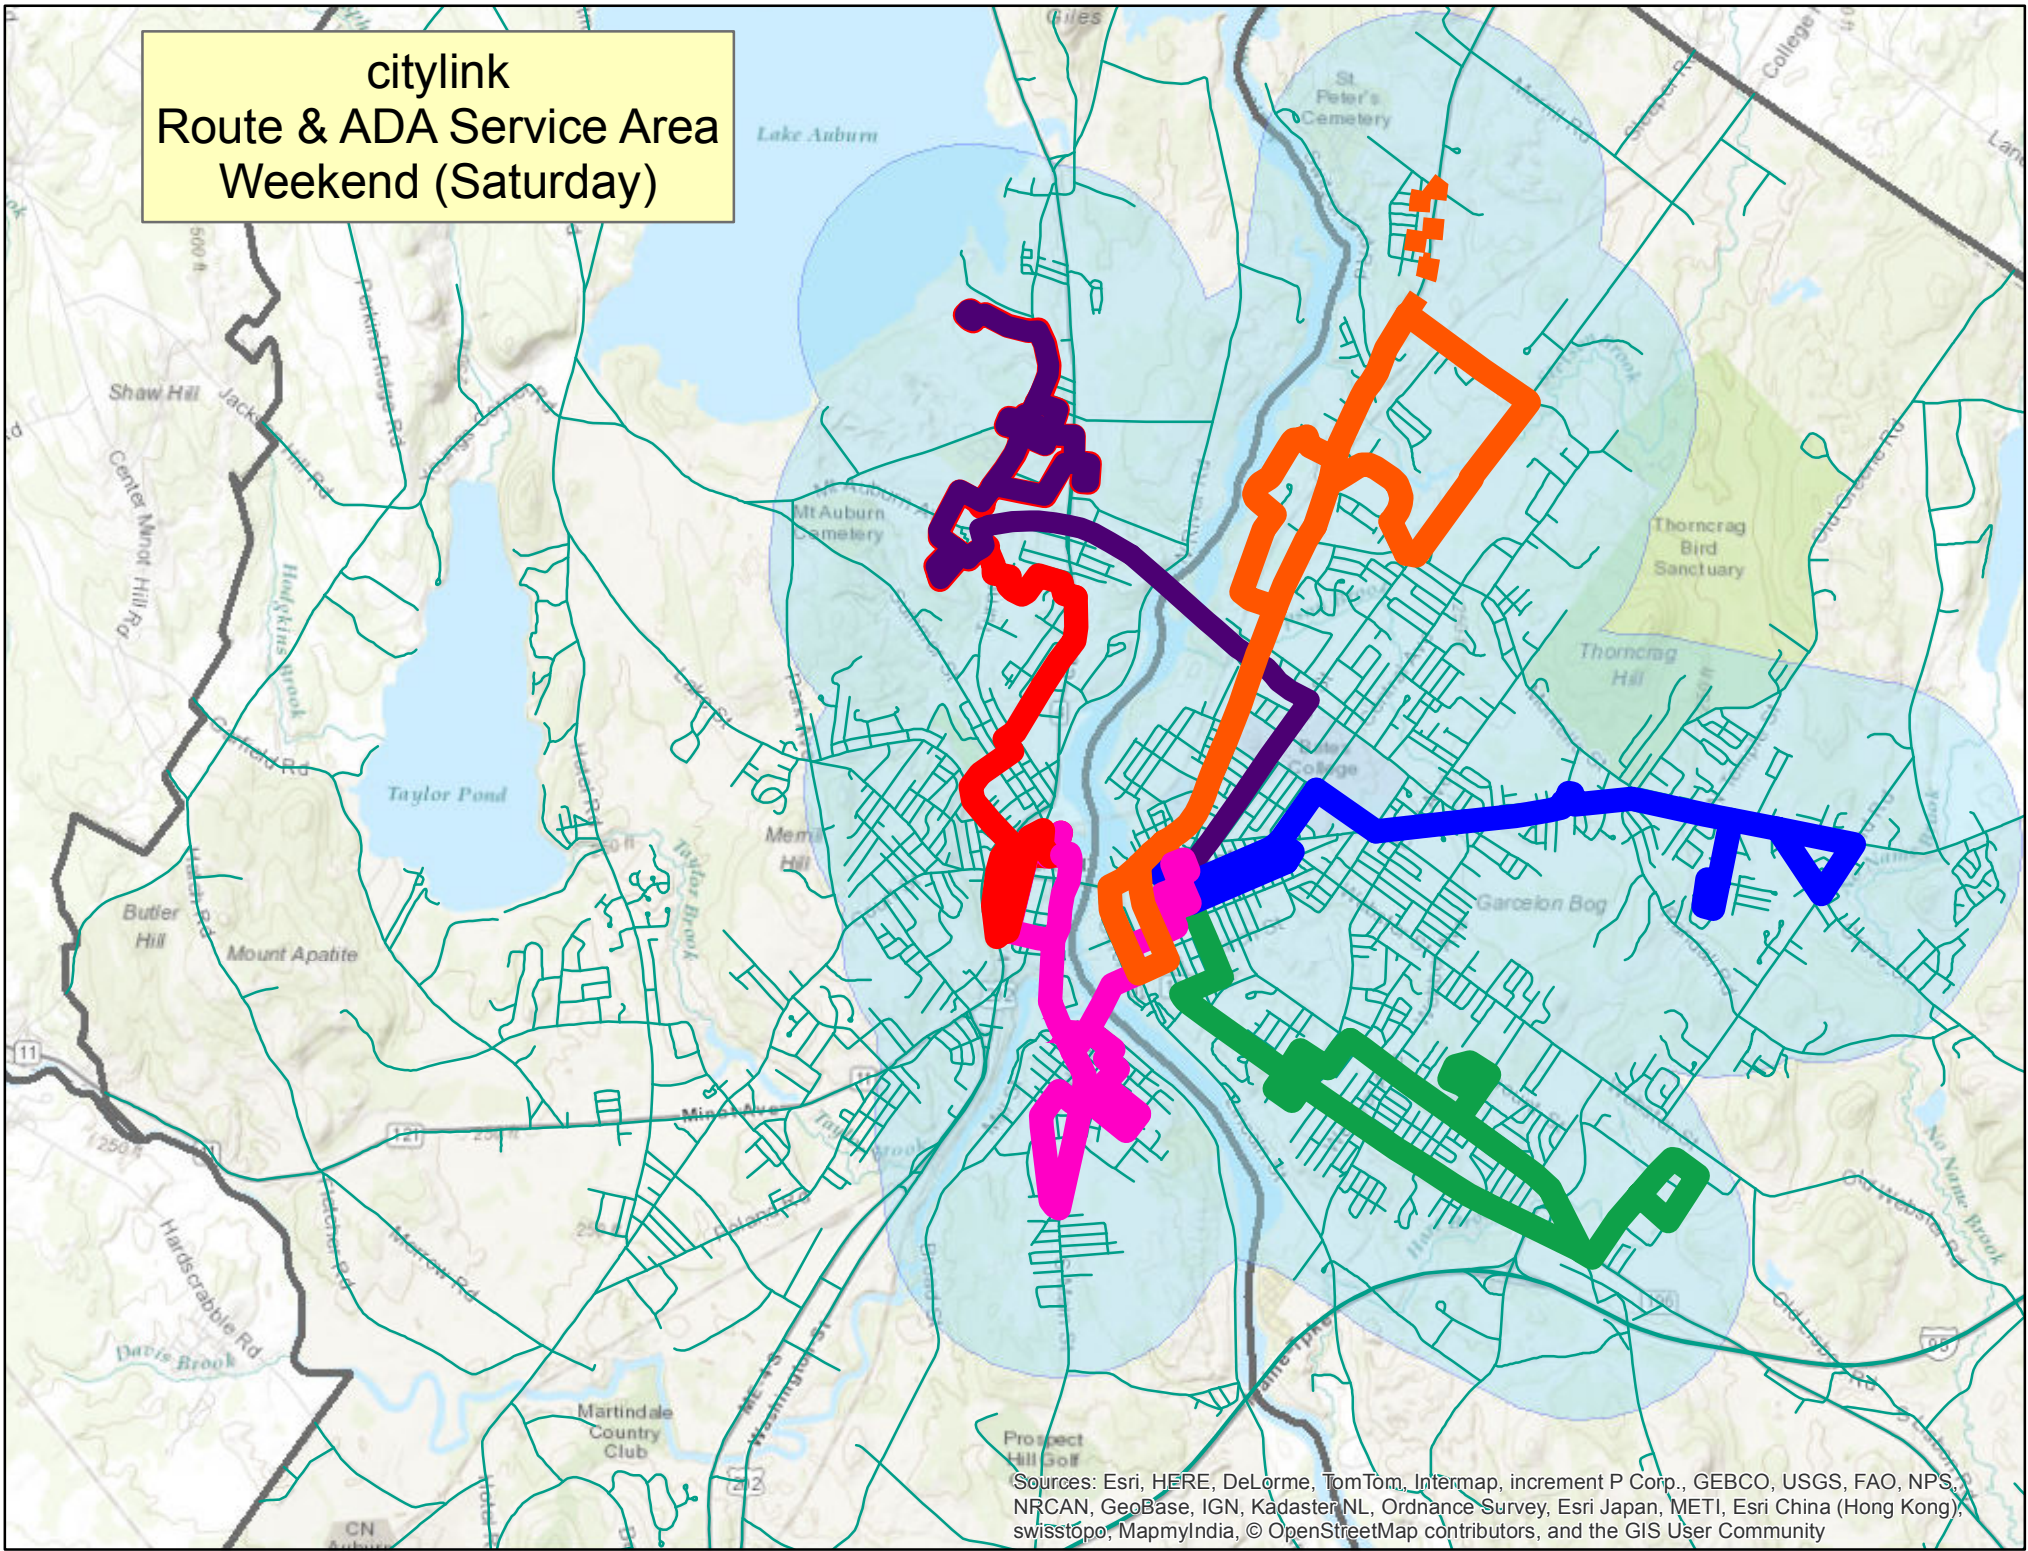

citylink  
Route & ADA Service Area  
Weekend (Saturday)

Sources: Esri, HERE, DeLorme, TomTom, Intermap, increment P Corp., GEBCO, USGS, FAO, NPS, NRCAN, GeoBase, IGN, Kadaster NL, Ordnance Survey, Esri Japan, METI, Esri China (Hong Kong), swisstopo, MapmyIndia, © OpenStreetMap contributors, and the GIS User Community